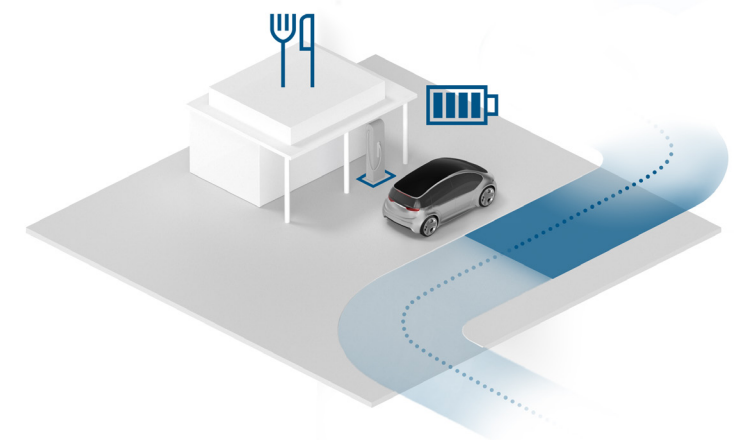

EV navigation

For a convenient and individual charging experience

Personalizable

route planning and charge point selection are adapted to the driver's preferences

Comprehensive

and detailed information about each charge point, enabling drivers to optimally plan their charging stops

- Seamless integration of travel and route planning functionality with turn-by-turn navigation
- Personalized recommendations for travel, leisure, and tourism
- Connection of search and reservation functions to data from various providers (e.g. restaurants, sports facilities, and tourist attractions) within a single app
- Seamless user experience through the integration of head unit and smartphone
- Option for OEM-specific branding of services